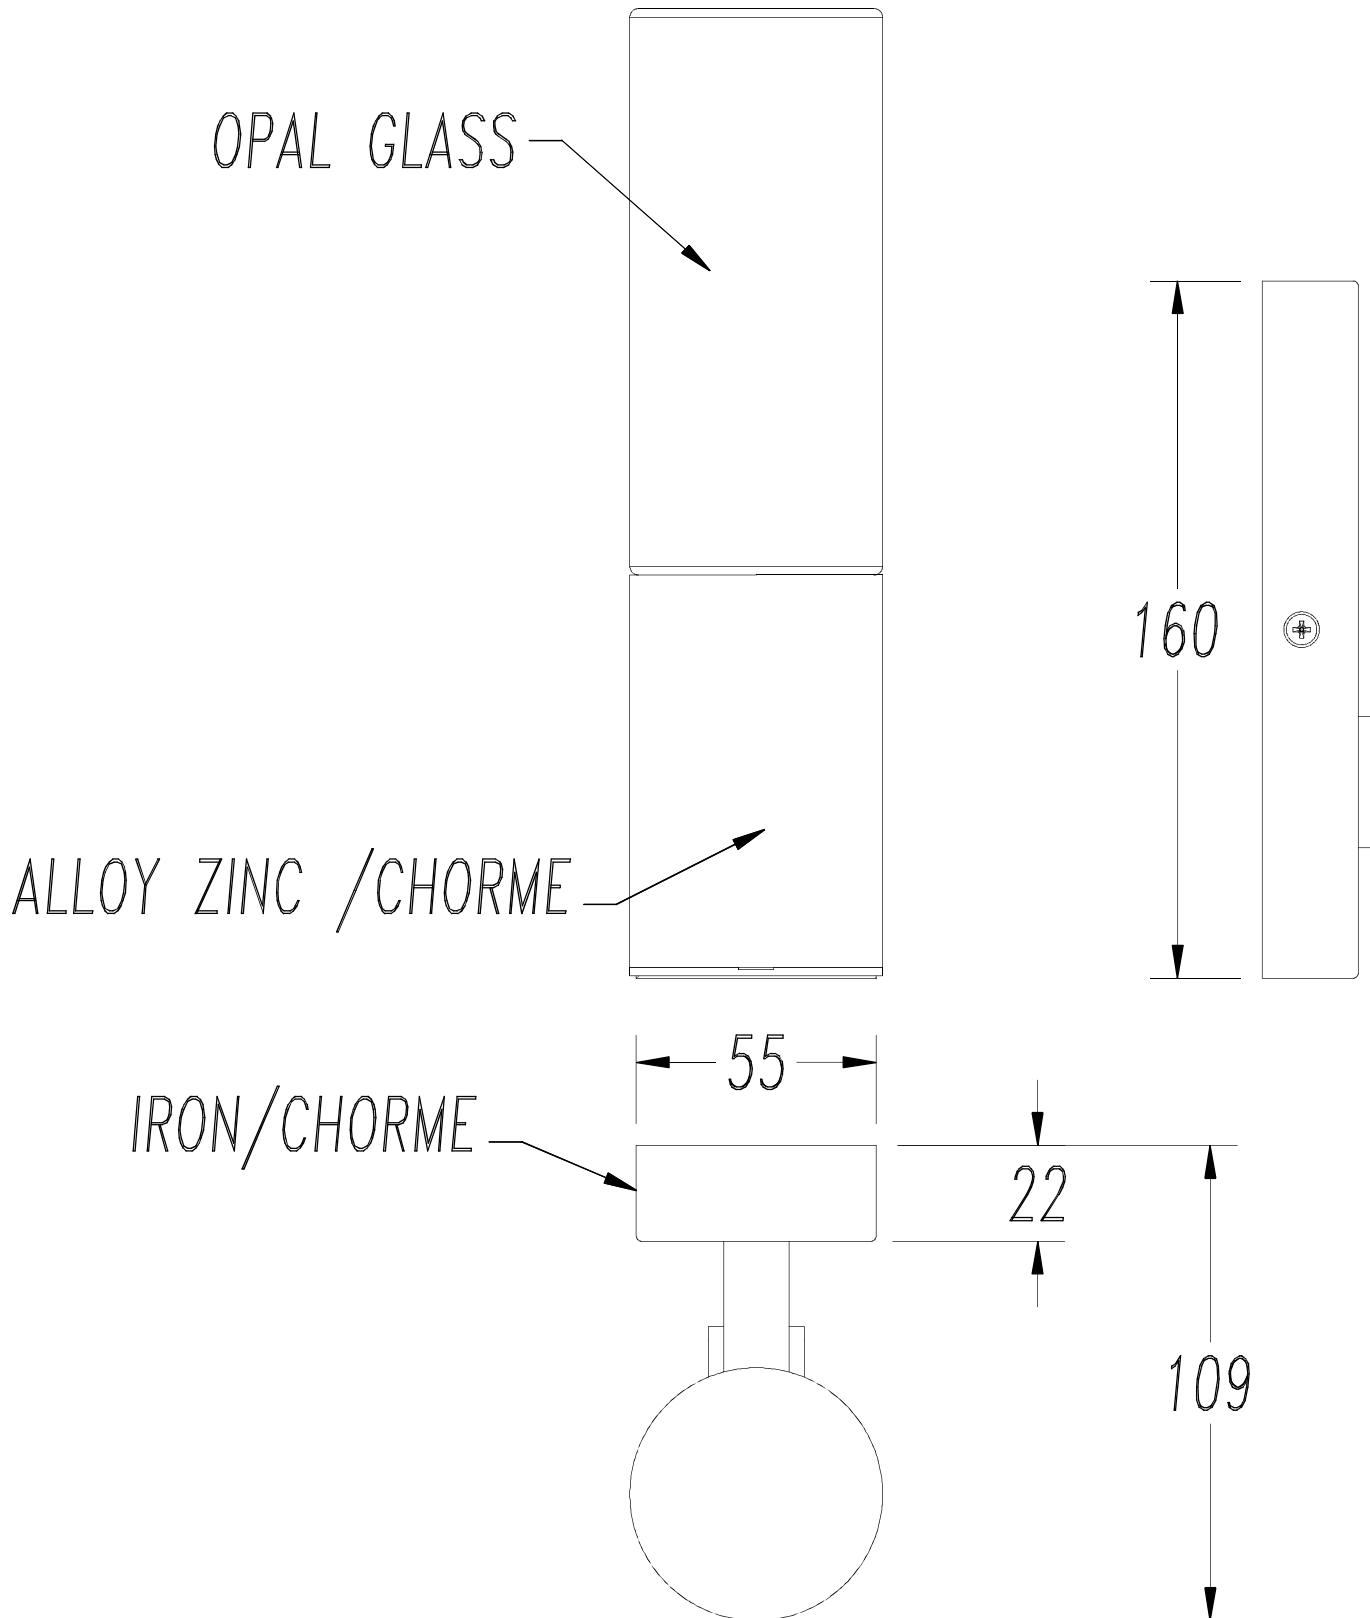

The photograph may not match the reference exactly. Please read the product description to identify the finish.

TECHNICAL CHARACTERISTICS

Type:	Wall fixture
IP Protection degrees:	IP44
Light source 1:	1 x E14 40W Maximum lamp length: 110.00 mm Maximum lamp diameter: 50.00 mm
Voltage / Frequency:	220-240V/50-60Hz
Warranty (Years):	2
Units per box:	6
Net Weight (Kg):	0.895
EAN:	8435111098707

MATERIALS / FINISHES

Structure material:	Steel Zamak	Diffuser material:	Tempered glass
Structure finish:	Chrome	Diffuser finish:	Opal white

[Download photometric file .ldt / .ies](#)

[Click on image to download energy label](#)

1

2

3

4

5

6