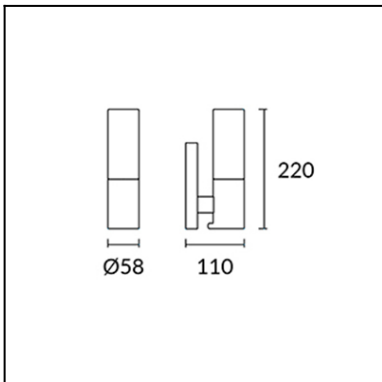

The photograph may not match the reference exactly. Please read the product description to identify the finish.

TECHNICAL CHARACTERISTICS

Type:	Wall fixture
IP Protection degrees:	IP44
Light source 1:	1 x E14 40W Maximum lamp length: 110.00 mm Maximum lamp diameter: 50.00 mm
Voltage / Frequency:	220-240V/50-60Hz
Warranty (Years):	2
Units per box:	6
Net Weight (Kg):	0.895
EAN:	8435111098707