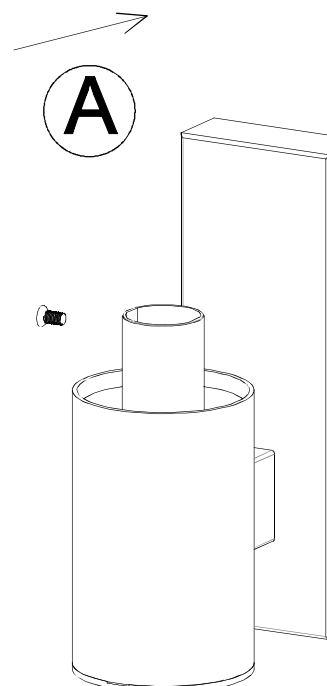

The photograph may not match the reference exactly. Please read the product description to identify the finish.

TECHNICAL CHARACTERISTICS

Type:	Wall fixture
IP Protection degrees:	IP44
Light source 1:	1 x E14 40W Maximum lamp length: 110.00 mm Maximum lamp diameter: 50.00 mm
Voltage / Frequency:	220-240V/50-60Hz
Warranty (Years):	2
Units per box:	6
Net Weight (Kg):	0.895
EAN:	8435111098707

MATERIALS / FINISHES

Structure material:	Steel Zamak	Diffuser material:	Tempered glass
Structure finish:	Chrome	Diffuser finish:	Opal white

[Download photometric file .ldt / .ies](#)

[Click on image to download energy label](#)

1

2

3

4

5

6